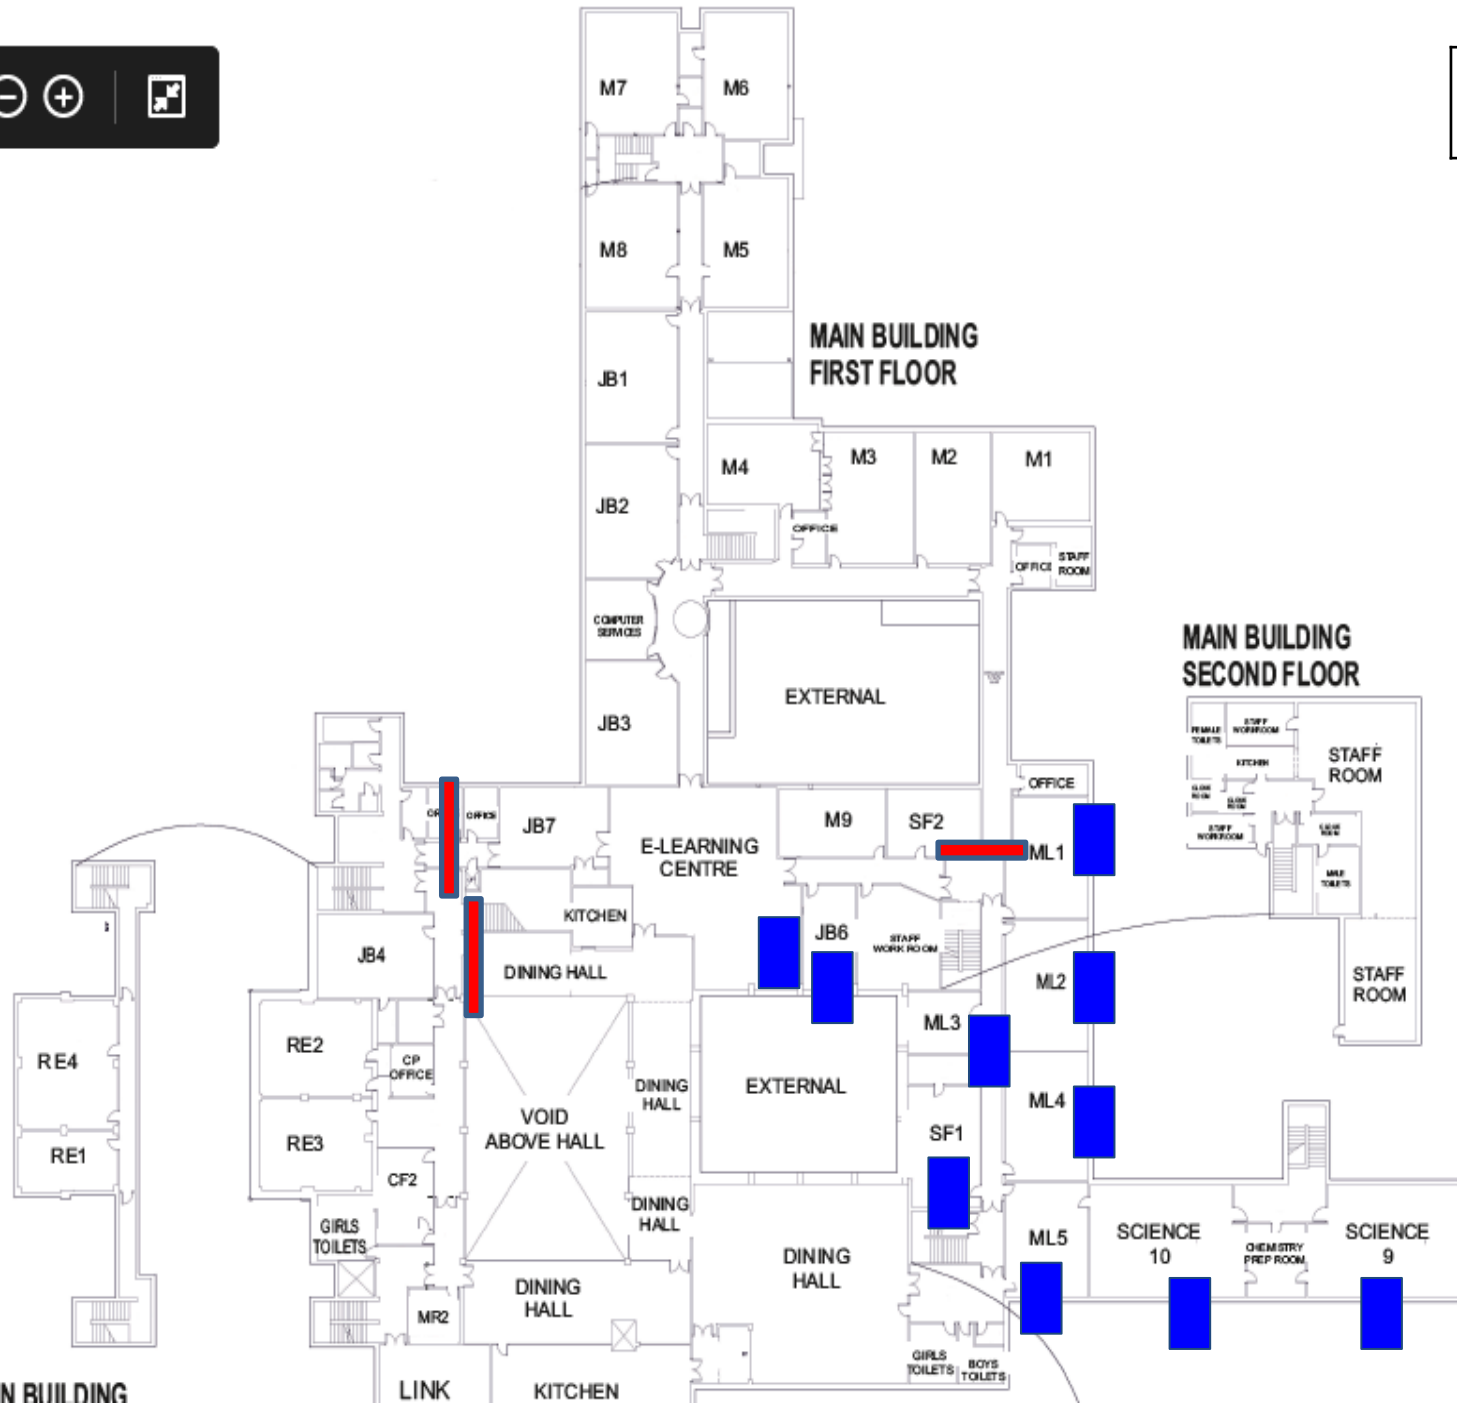

Y13 

MAIN BUILDING

LINK

KITCHEN

ENTRANCE
8.30

Office	Kitchen	Office
Classroom		
		Girls Toilet
		Boys Toilet
		Kitchen
6th FORM COMMON ROOM		

WC	WC	H1	H2
OFFICE		HISTORY BLOCK	
OFFICE		H4	H3
OFFICE			

Y13 